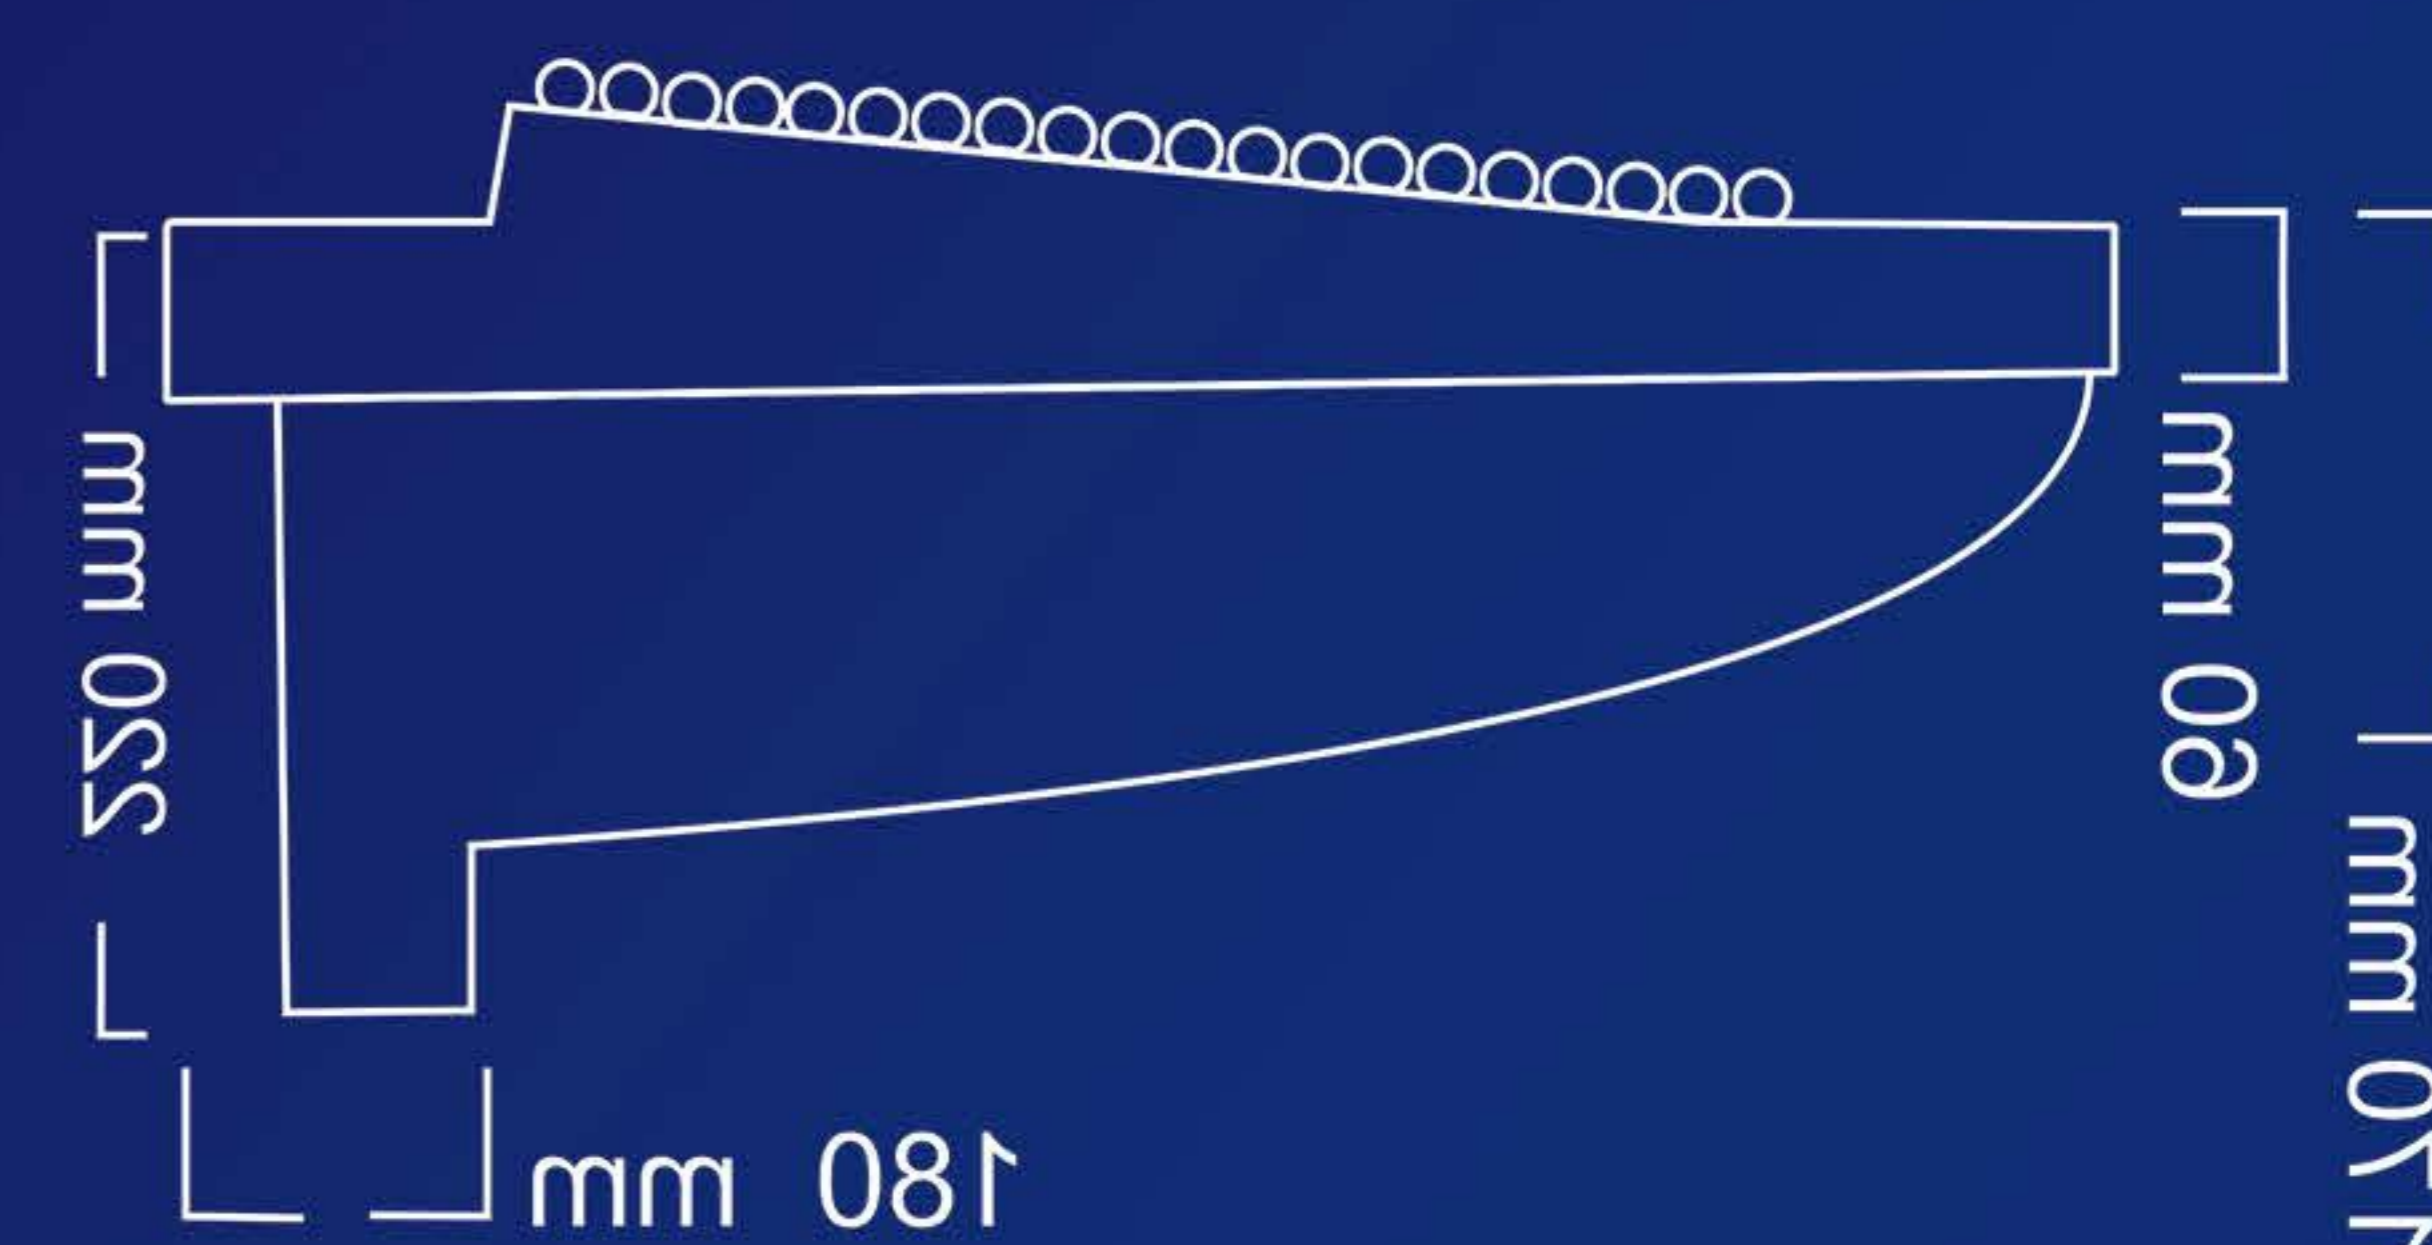

KENZO

RIM	Size	L	W	H
Rim Less	22	560	440	220

توالت زمینی
مدل کنزو