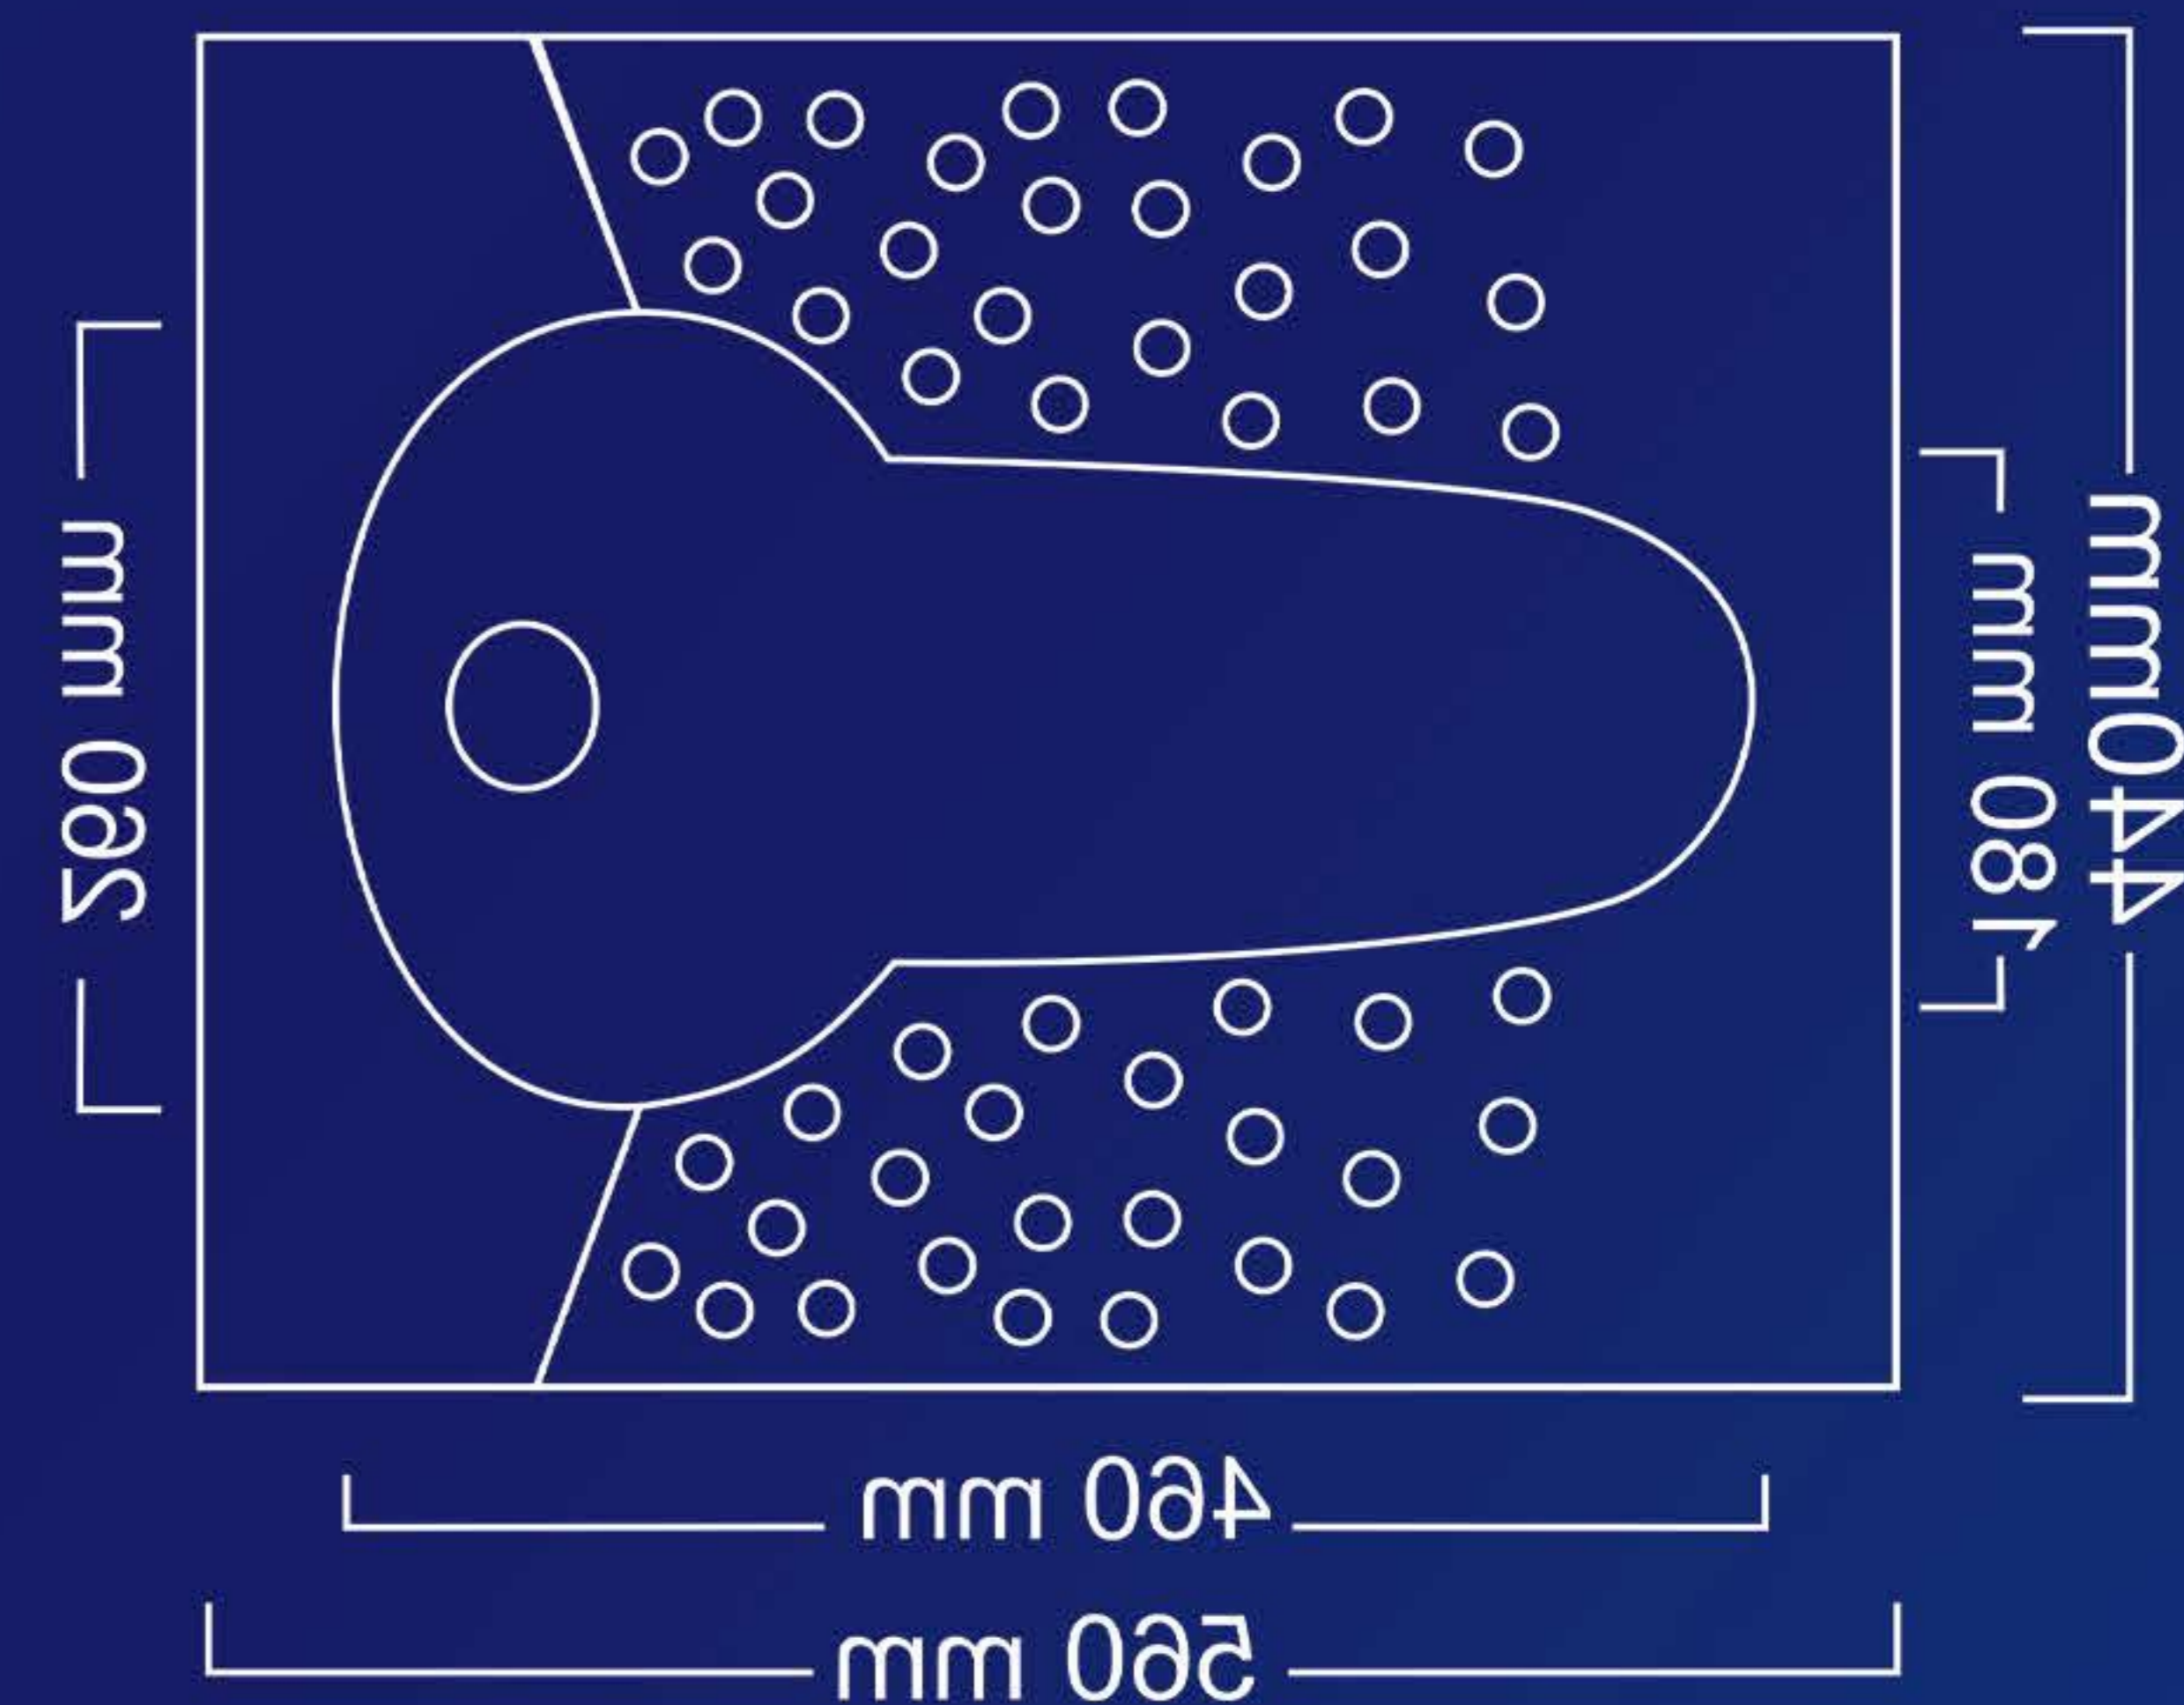

KENZO

RIM	Size	L	W	H
Rim Less	22	560	440	220

توالت زمینی
مدل کنزو